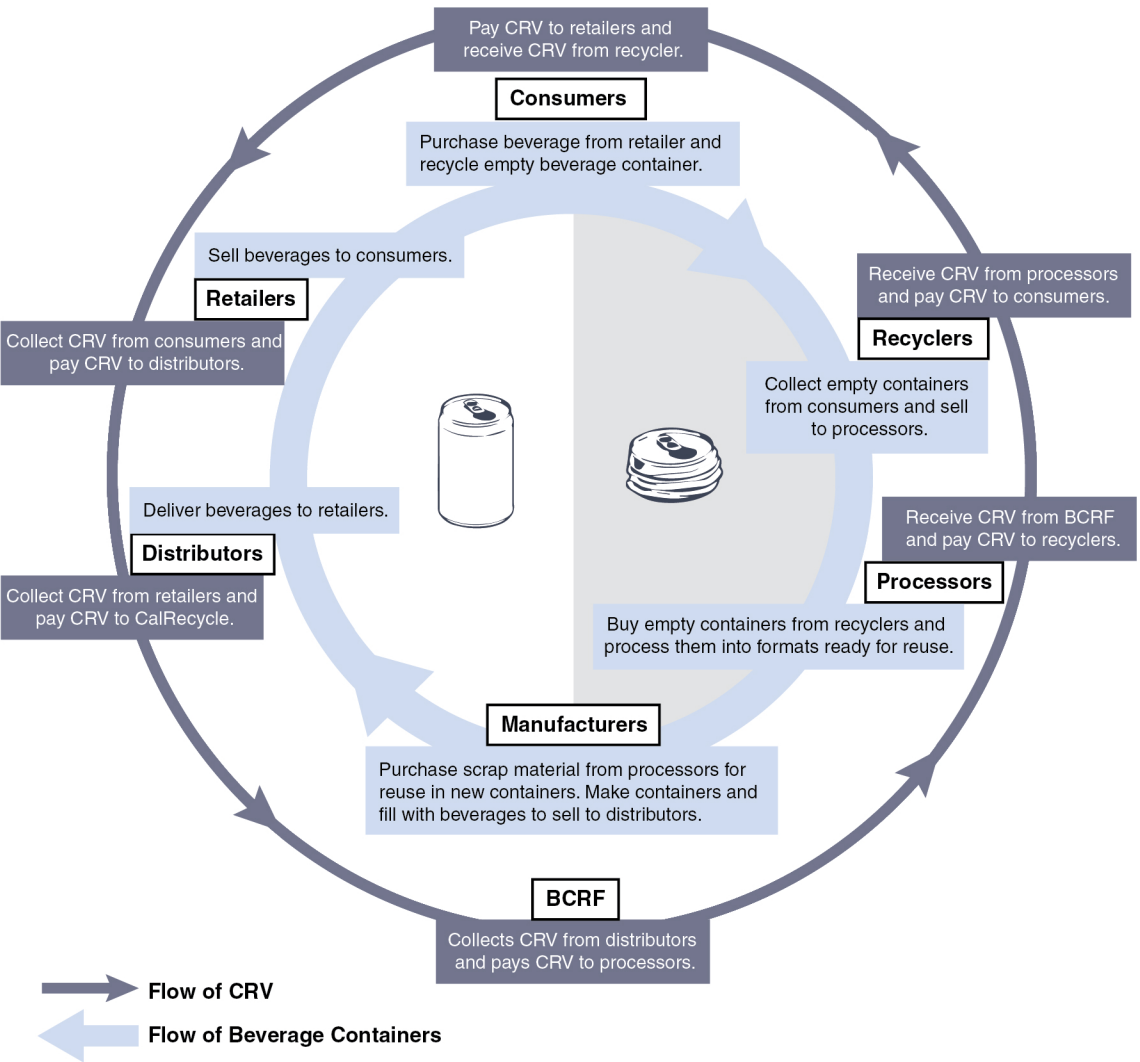

Beverage Container Recycling Program

BCRF = Beverage Container Recycling Fund and CRV = California Redemption Value.